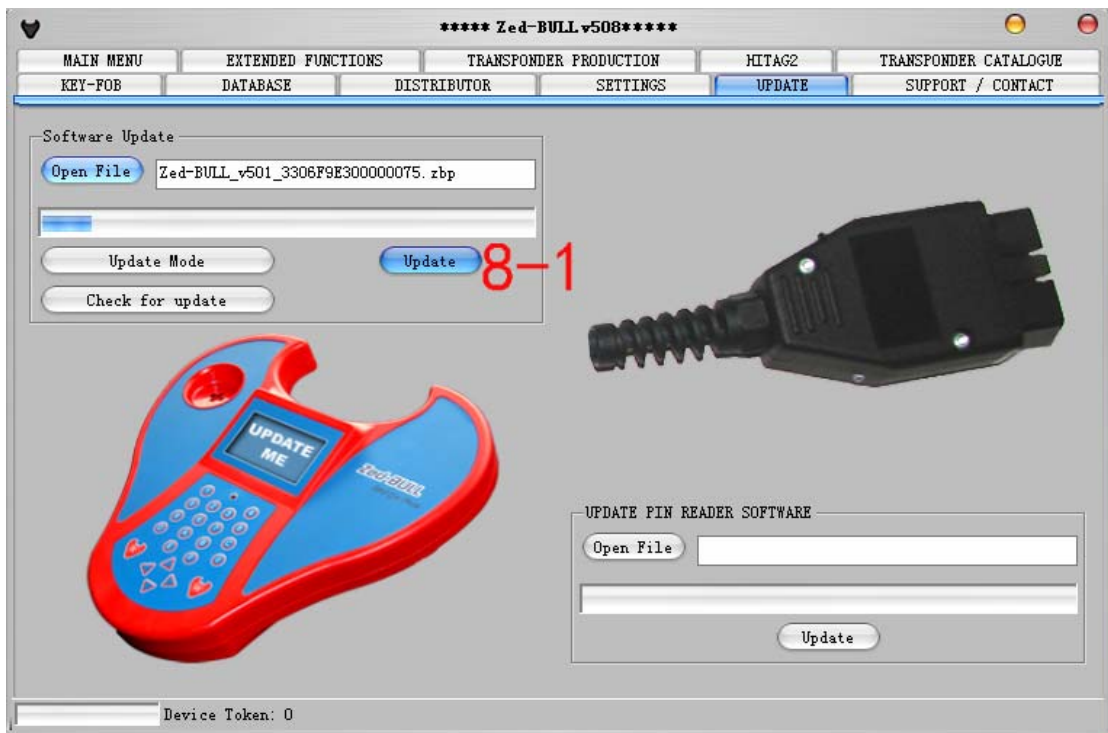

Request Outcode

E-Mail Adress:

Send

INCODE:

Enter Incode

Device Token: 0

DATA: 682520BB682520BB

TYPE: TEMIC 8C CRYPTO