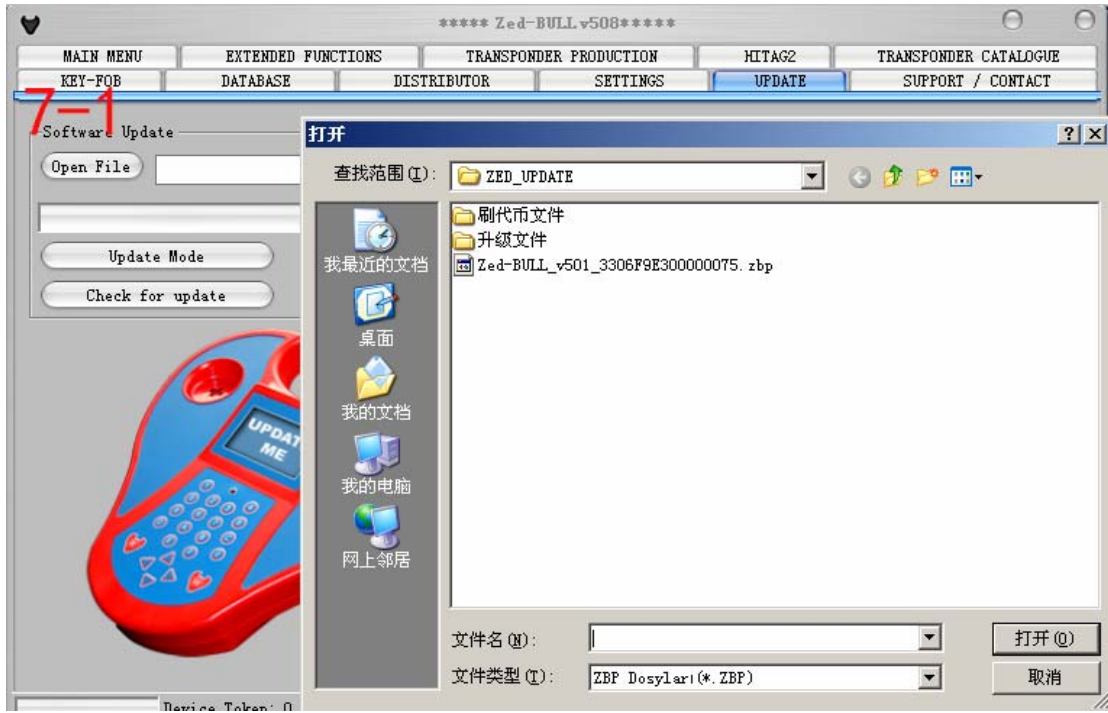

Request Outcode

E-Mail Adress:

Send

INCODE:

Enter Incode

Device Token: 0

DATA: 682520BB682520BB

TYPE: TEMIC 8C CRYPTO