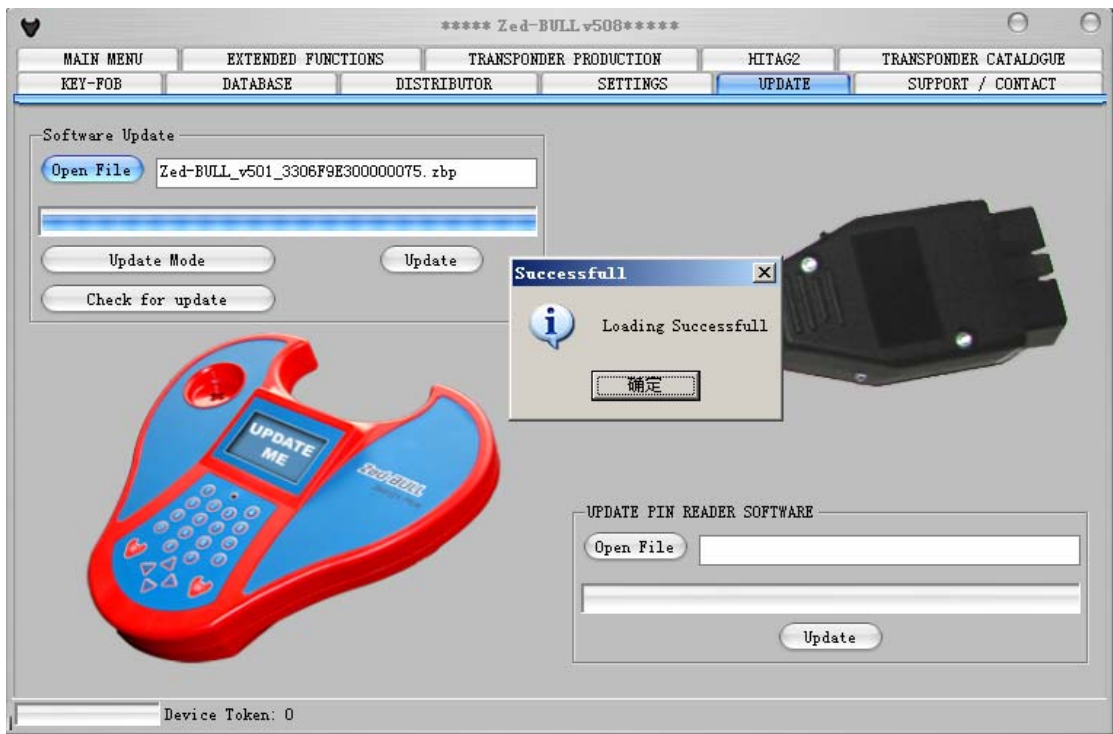

Request Outcode

E-Mail Adress:

Send

INCODE:

Enter Incode

Device Token: 0

DATA: 682520BB682520BB

TYPE: TEMIC 8C CRYPTO