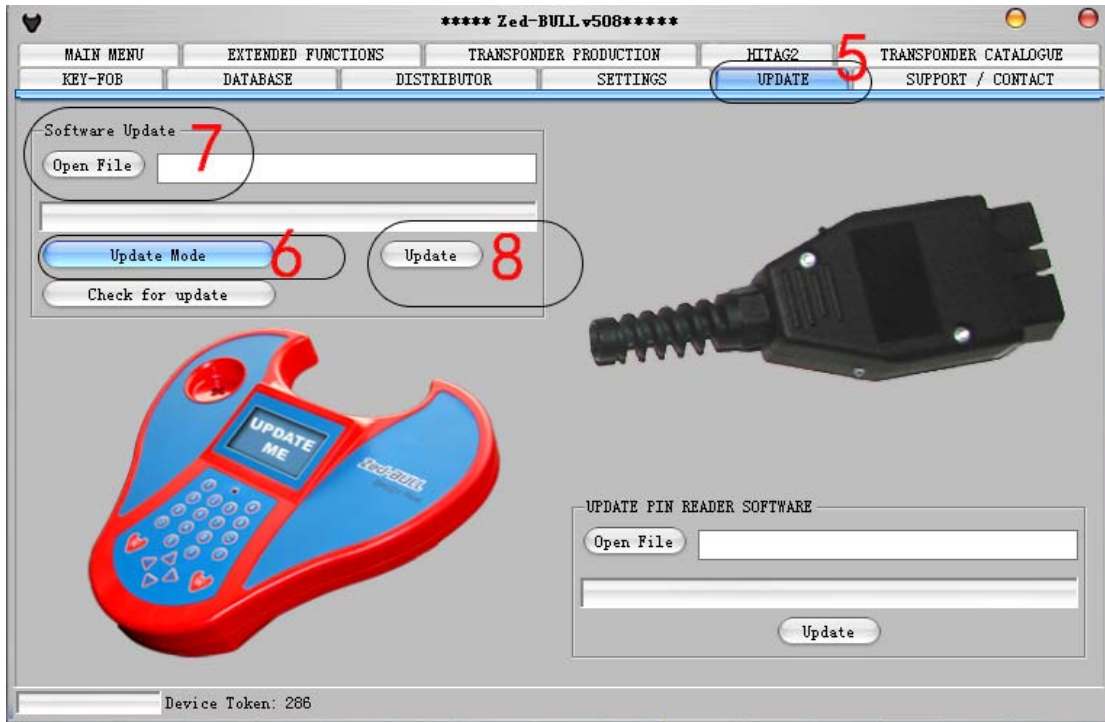

Request Outcode

E-Mail Adress:

Send

INCODE:

Enter Incode

Device Token: 0

DATA: 682520BB682520BB

TYPE: TEMIC 8C CRYPTO